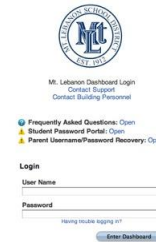

Follow these easy steps to participate in any MTLSD Blog. This will allow you to sign-in and comment (if you choose) as a parent.

- Go to www.mtlsd.org/dashboard and log in with your username and password.